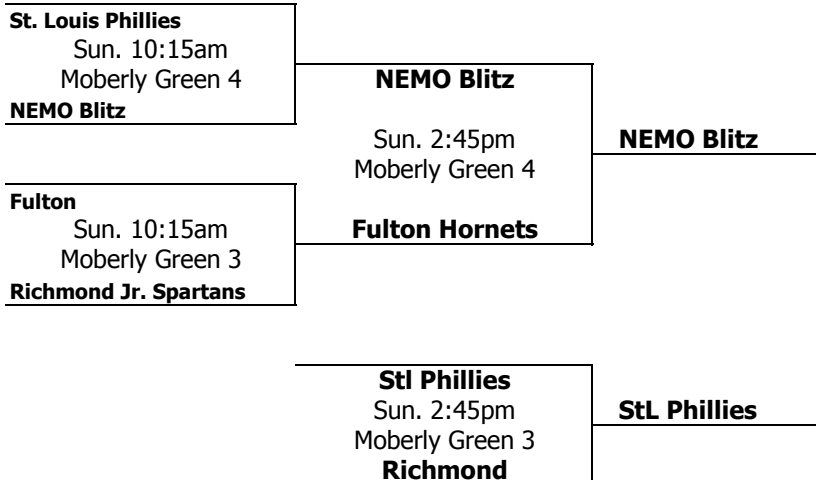

Date	Time	Field	Schedule	Scores
Friday	Fri. July 16	11:00am	Moberly Green 3	•A1 - A2	16-2 A1
	Fri. July 16	11:00am	Moberly Green 4	•A3 - A4	15-0 A3
	Fri. July 16	12:45pm	Moberly Green 3	B1 - B2•	13-14 B2
	Fri. July 16	12:45pm	Moberly Green 4	•B3 - B4	11-10 B3
	Fri. July 16	2:30pm	Moberly Green 3	•C1 - C2	11-5 C1
	Fri. July 16	2:30pm	Moberly Green 4	•C3 - C4	21-5 C3
Saturday	Sat. July 17	9:45am	Antimi Red	A1 - A3•	5-9 A3
	Sat. July 17	9:45am	Antimi Blue	•A2 - A4	16-5 A2
	Sat. July 17	9:45am	Antimi Green	B1 - B3•	6-9 B3
	Sat. July 17	11:30am	Antimi Purple	•B2 - B4	14-3 B2
	Sat. July 17	11:30am	Antimi Black	C1 - C3•	3-10 C3
	Sat. July 17	11:30am	Antimi Gold	•C2 - C4	6-5 C2
	Sat. July 17	3:00pm	Antimi Blue	•A1 - A4	7-1 A1
	Sat. July 17	3:00pm	Antimi Green	•A2 - A3	9-7 A2
	Sat. July 17	3:00pm	Antimi Purple	B1 - B4•	6-12 B4
	Sat. July 17	4:45pm	Antimi Red	•B2 - B3	11-8 B2
	Sat. July 17	4:45pm	Antimi Purple	•C1 - C4	7-5 C1
	Sat. July 17	4:45pm	Antimi Gold	•C2 - C3	11-7 C2

FINALS - Sunday, July 18

3 pool winners and 1 wild card will advance to the finals.

BRACKETS ARE SUBJECT TO CHANGE