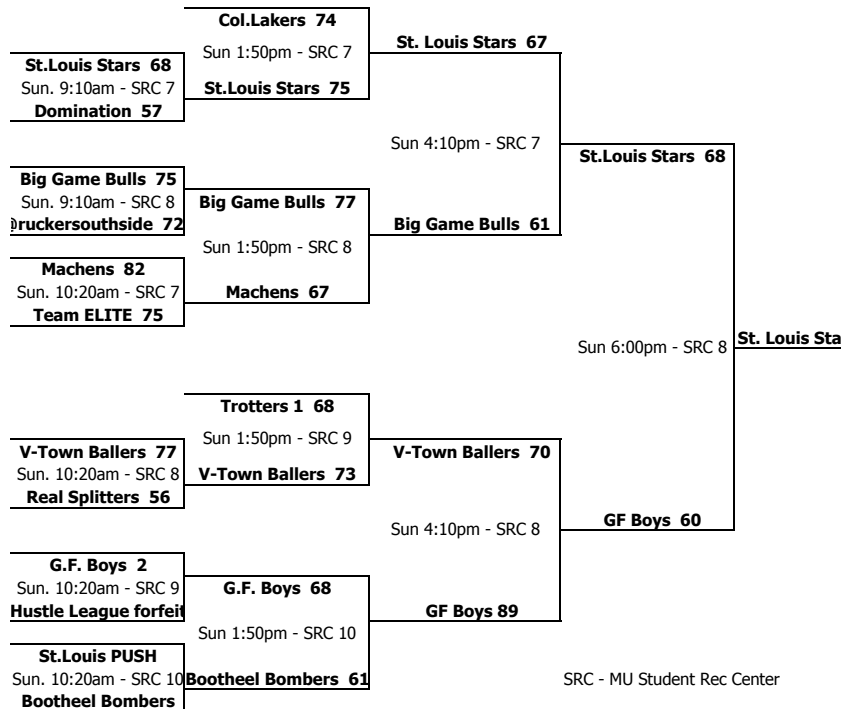

**2011 SHOW-ME STATE GAMES - BASKETBALL
19 AND OVER MEN COMPETITIVE - DIVISION 1**

GROUP A

A1 Real Splitters	- Cedric Ganaway	- Pilot Grove
A2 @ruckersouthside	- Jared Boone	- St. Joseph
A3 St. Louis P.U.S.H.	- George Jefferson	- St. Louis
A4 Col. Lakers	- Craig Miller	- Columbia

GROUP B

B1 domination	- jacob hopkins	- jefferson city
B2 Hustle League Ent	- Gene Rodgers	- Kansas City
B3 Machens	- Lee Sattler	- Columbia
B4 Trotters 1	- Harold Webster	- Saint Louis

GROUP C

C1 G.F. Boyz	- Dewayne	- Kansas City
C2 Team ELITE	- Terrell Turner	- Columbia
C3 St. Louis Stars	- Rash'd White	- St. Louis

GROUP D

D1 Bootheel Bombers	- Torrey Saxton	-
D2 Big Game Bulls	- Bernard Thornton	- St Louis
D3 V-Town Ballers	- Craig Miller	- Columbia

GAME SCHEDULE

DATE	TIME	COURT	H - V	SCORES
Fri. June 10	5:00pm	SRC 7	A1 - A2	88 - 69
Fri. June 10	6:15pm	SRC 7	A3 - A4	73 - 79
Fri. June 10	6:15pm	SRC 8	B1 - B2	92 - 38
Fri. June 10	7:30pm	SRC 7	B3 - B4	57 - 72
Fri. June 10	7:30pm	SRC 8	C1 - C2	65 - 75
Fri. June 10	8:45pm	SRC 7	C3 - D3	66 - 68
Fri. June 10	8:45pm	SRC 8	D1 - D2	84 - 53
Sat. June 11	11:45am	SRC 7	A1 - A3	61 - 9
Sat. June 11	11:45am	SRC 8	A2 - A4	63 - 91
Sat. June 11	11:45am	SRC 9	B1 - B3	63 - 70
Sat. June 11	11:45am	SRC 10	B2 - B4	42 - 65
Sat. June 11	1:00pm	SRC 7	C1 - C3	75 - 65
Sat. June 11	1:00pm	SRC 8	C2 - D2	61 - 64
Sat. June 11	1:00pm	SRC 10	D1 - D3	88 - 87
Sat. June 11	6:00pm	SRC 8	A1 - A4	56 - 72
Sat. June 11	6:00pm	SRC 9	A2 - A3	68 - 81
Sat. June 11	6:00pm	SRC 10	B1 - B4	63 - 86
Sat. June 11	7:15pm	SRC 8	B2 - B3	58 - 63
Sat. June 11	7:15pm	SRC 9	C2 - C3	75 - 76
Sat. June 11	7:15pm	SRC 10	C1 - D1	91 - 76
Sat. June 11	8:30pm	SRC 10	D2 - D3	88 - 85

FINALS

All teams will advance to a single-elimination bracket.

SRC - MU Student Rec Center

THESE BRACKETS ARE SUBJECT TO CHANGE.
PLEASE CHECK BRACKETS POSTED AT THE TOURNAMENT.