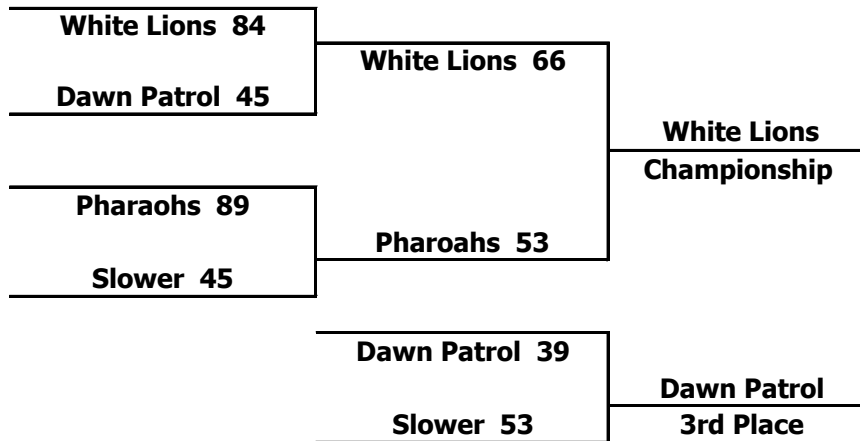

2011 SHOW-ME STATE GAMES - BASKETBALL

30+ / 40+ MEN

GROUP A

A1	Slower Than We Look	- Chris Poeppelmeier	- Columbia
A2	White Lions	- Joe Prunty	- Wentzville
A3	Dawn Patrol	- Scott Rubinstein	- Columbia
A4	pharaoh's guards	- amon aziz	- st.louis

GAME SCHEDULE

DATE	TIME	COURT	H - V	SCORES
Sat. June 12	9:15am	CC 1	A1 - A3	53 - 48
Sat. June 12	10:30am	CC 1	A2 - A4	2 - 0
Sat. June 12	2:15pm	Col. Catholic	A1 - A2	38 - 70
Sat. June 12	3:30pm	Col. Catholic	A3 - A4	53 - 35
Sat. June 12	7:15pm	Col. Catholic	A1 - A4	
Sat. June 12	8:30pm	Col. Catholic	A2 - A3	

FINALS

All teams will advance to a single-elimination bracket.

CC - Columbia College
Columbia Catholic School

THESE BRACKETS ARE SUBJECT TO CHANGE.
PLEASE CHECK BRACKETS POSTED AT THE TOURNAMENT.