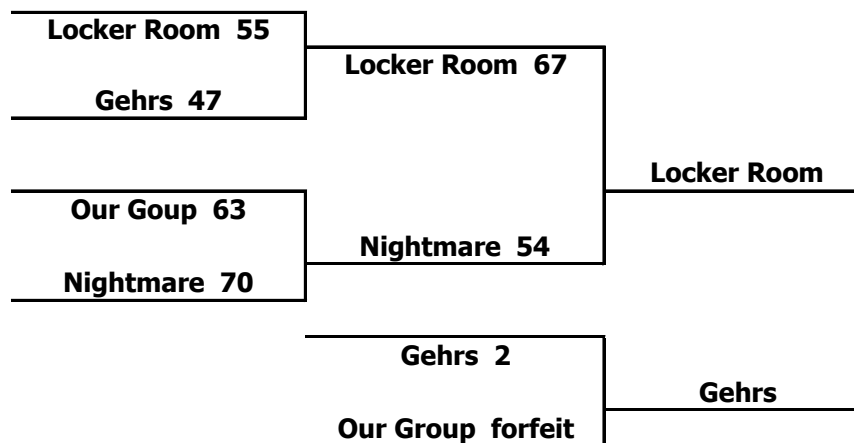

2011 SHOW-ME STATE GAMES - BASKETBALL 50 AND OVER MEN

GROUP A

A1	Gehrs	- Nick Gehrs	-
A2	Our Group	- Everett Scott	- St Louis
A3	Locker Room	- Ricky Simmons	- St Charles
A4	St. Louis Nightmare	- Byron Seymour	- St Louis

GAME SCHEDULE

DATE	TIME	COURT	H - V	SCORES
Sat. June 12	9:15am	Col. Catholic	A1 - A2	65 - 71
Sat. June 12	10:30am	Col. Catholic	A3 - A4	75 - 43
Sat. June 12	1:00pm	Col. Catholic	A1 - A3	57 - 67
Sat. June 12	1:00pm	CC - 2	A2 - A4	65 - 57
Sat. June 12	3:30pm	CC - 2	A1 - A4	55 - 66
Sat. June 12	4:45pm	CC - 3	A2 - A3	45 - 53

FINALS

All teams will advance to a single-elimination bracket.

CC - Columbia College
Columbia Armory
Columbia Catholic School

THESE BRACKETS ARE SUBJECT TO CHANGE.
PLEASE CHECK BRACKETS POSTED AT THE TOURNAMENT.