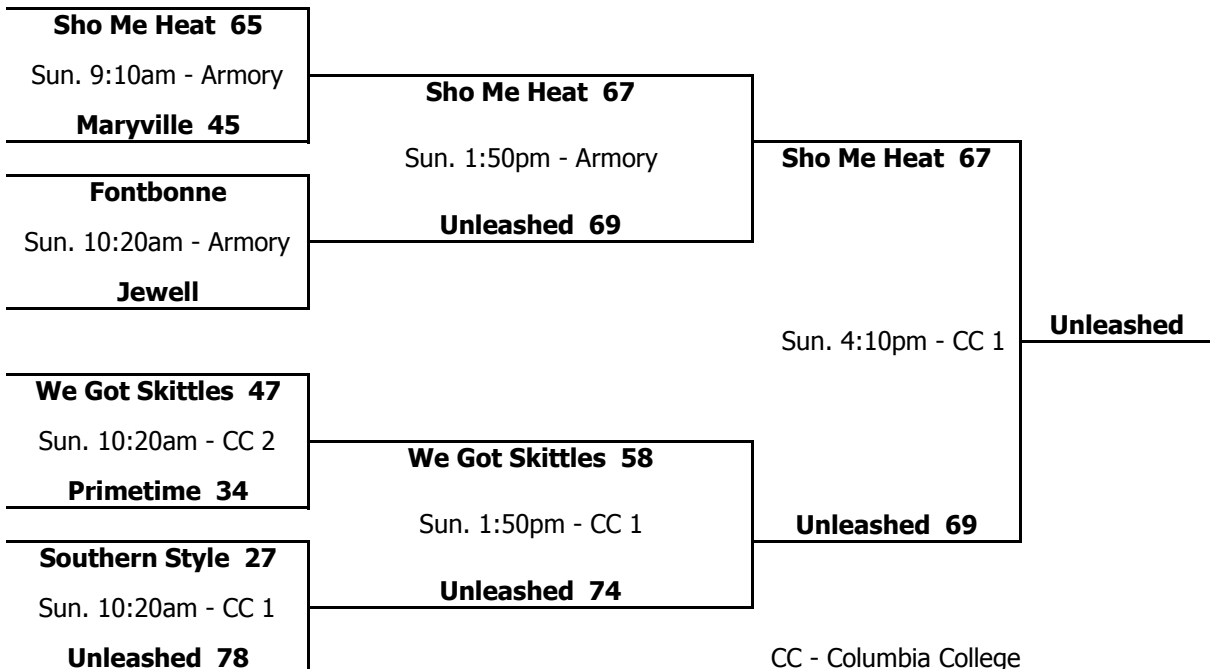

GROUP B

B1	Primetime	- Daveana Farris	- Columbia
B2	Unleashed	- Jessica Johnson	- Fayette
B3	Jewell	- Holly Switzer	- Liberty
B4	Maryville University	- Victoria Tyner	- Imperial

GAME SCHEDULE

DATE	TIME	COURT	H - V	SCORES
Sat. June 11	8:00am	CC 1	A1 - A2	76 - 43
Sat. June 11	8:00am	CC 2	A3 - A4	31 - 64
Sat. June 11	8:00am	CC 3	B1 - B2	34 - 77
Sat. June 11	8:00am	Col. Catholic	B3 - B4	62 - 44
Sat. June 11	1:00pm	CC 1	A1 - A3	95 - 41
Sat. June 11	2:15pm	CC 3	A2 - A4	36 - 58
Sat. June 11	2:15pm	CC 2	B1 - B3	49 - 59
Sat. June 11	2:15pm	CC 1	B2 - B4	77 - 35
Sat. June 11	7:15pm	CC 1	A1 - A4	75 - 57
Sat. June 11	7:15pm	CC 2	A2 - A3	51 - 43
Sat. June 11	7:15pm	CC 3	B1 - B4	42 - 40
Sat. June 11	8:30pm	CC 1	B2 - B3	72 - 36

FINALS

All teams will advance to a single-elimination bracket.

CC - Columbia College
 Columbia Armory
 Columbia Catholic School

THESE BRACKETS ARE SUBJECT TO CHANGE.
 PLEASE CHECK BRACKETS POSTED AT THE TOURNAMENT.