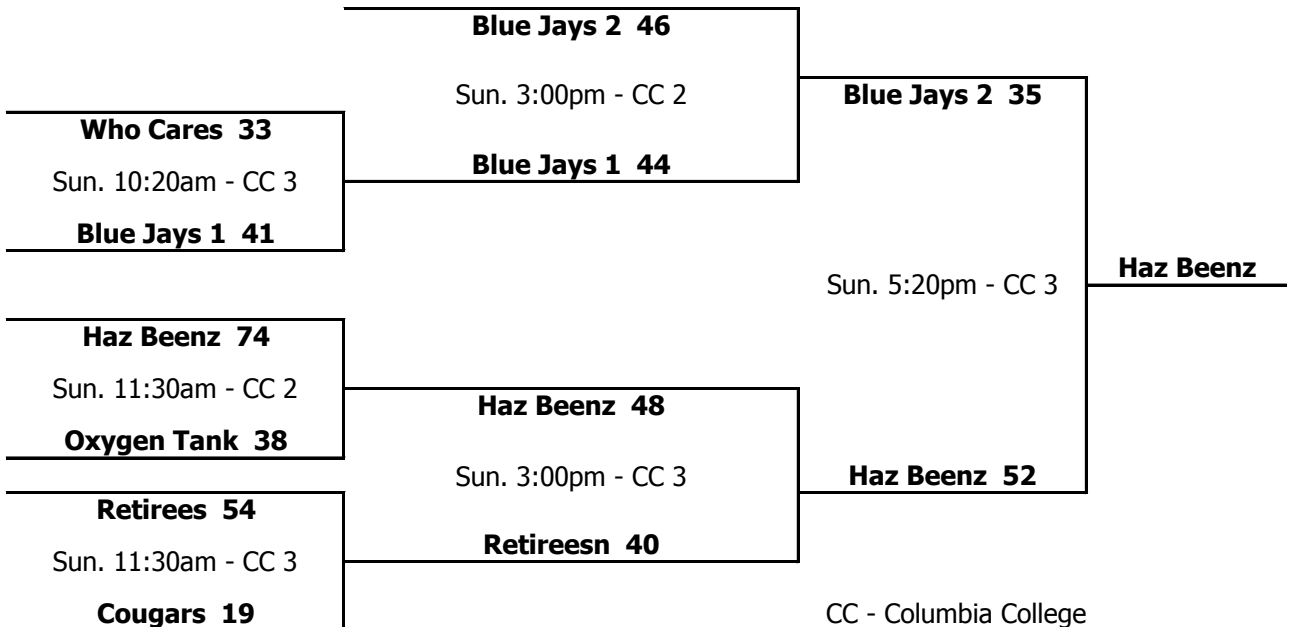

2011 SHOW-ME STATE GAMES - BASKETBALL 19 AND OVER WOMEN RECREATIONAL

GROUP A

A1	Who Cares	- Cora Davidson	- Overland Park
A2	Blue Jays 1	- Heather Letourneau	- Fulton
A3	Cougars	- Rebecca Townsend	- Marshall
A4	Blue Jays 2	- Heather Letourneau	- Fulton
A5	Oxygen Tank	- Teresa Snider	- Clark
A6	Retirees	- Jaime Marshall	- Jefferson City
A7	Haz Beenz	- Robyn Bradbury	- Saint Charles

GAME SCHEDULE

DATE	TIME	COURT	H - V	SCORES
Fri. June 10	6:15pm	CC 3	A1 - A2	46 - 42
Fri. June 10	7:30pm	CC 3	A3 - A4	28 - 64
Fri. June 10	8:45pm	CC 3	A5 - A6	18 - 61
Sat June 11	9:15am	CC 3	A7 - A4	50 - 60
Sat June 11	10:30am	CC 2	A1 - A6	36 - 41
Sat June 11	10:30am	CC 3	A3 - A5	32 - 30
Sat June 11	3:30pm	CC 1	A2 - A6	43 - 29
Sat June 11	3:30pm	CC 3	A7 - A5	79 - 31
Sat June 11	4:45pm	CC 1	A1 - A3	59 - 24
Sat June 11	8:30pm	CC 2	A7 - A2	53 - 27
Sat June 11	8:30pm	CC 3	A4 - A1	

FINALS

All teams will advance to a single-elimination bracket.

THESE BRACKETS ARE SUBJECT TO CHANGE.
PLEASE CHECK BRACKETS POSTED AT THE TOURNAMENT.